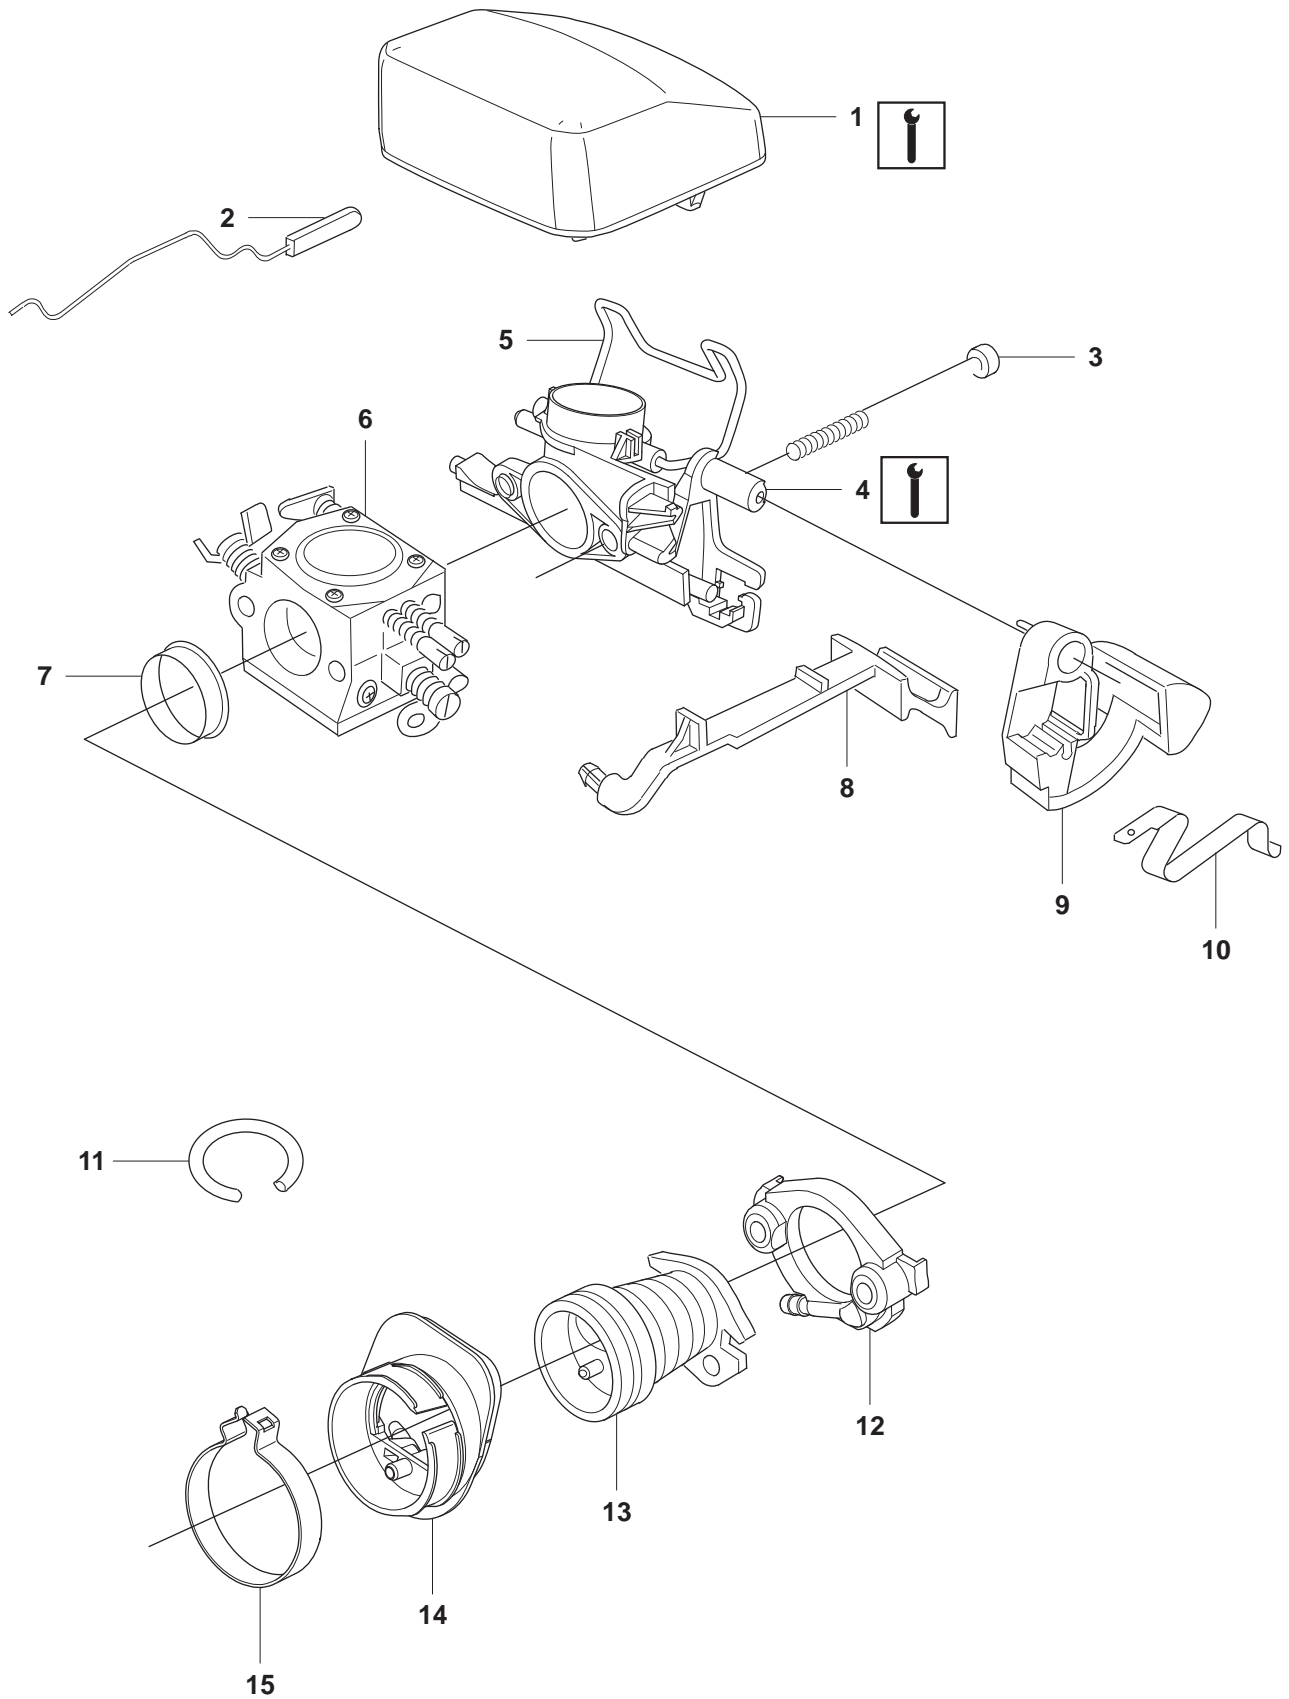

G

346XP(New edition)/353

Pos.	Compl No.	Part No.	Quantity	Notes
1		537 26 49-01	1	NYLON 80my Black
1		537 26 49-02	1	NYLON 44my Yellow
1		537 26 49-03	1	FELT White
2		503 88 92-01	1	
3		503 21 74-50	2	
4		544 36 05-01	1	
5		537 39 31-02	1	
6		503 28 32-10	1	C3-EL32 B
7		537 02 90-01	1	
8		503 86 96-01	1	
9		503 86 95-02	1	
10		503 86 97-02	1	
11		544 32 51-01	1	
12		544 45 29-01	1	
13		503 86 63-02	1	
14		537 42 28-01	1	
15		537 43 88-01	1