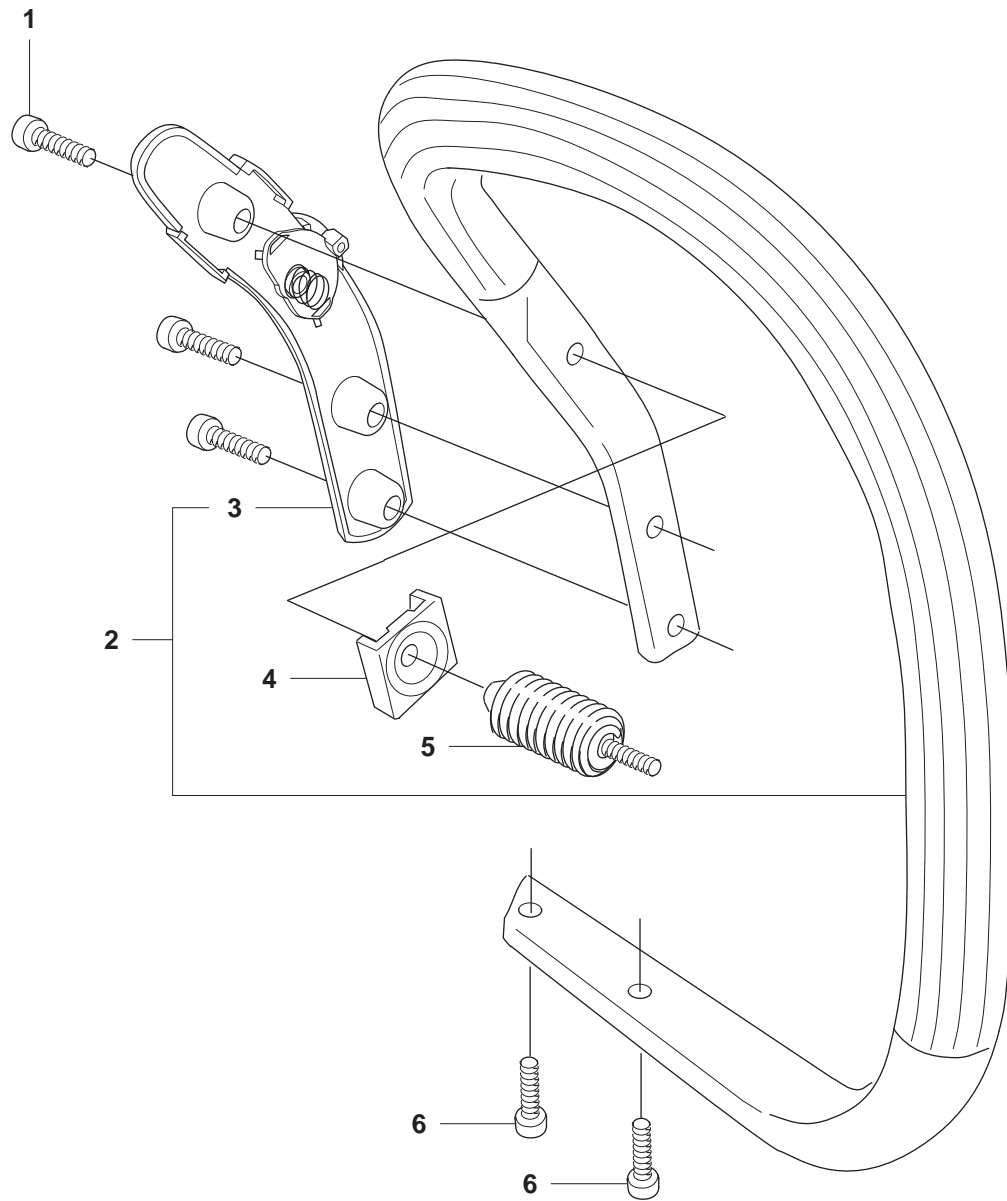

Page K
346XP/353

Pos.	Compl No.	Part No.	Quantity	Notes
1		503 21 88-76	3	
2		537 30 17-01	1	
2		537 30 17-02	1	XPG
3	537 30 17-02	537 32 68-01	1	XPG
4		503 92 24-01	1	
5		503 89 83-01	1	
6		503 21 88-72	2