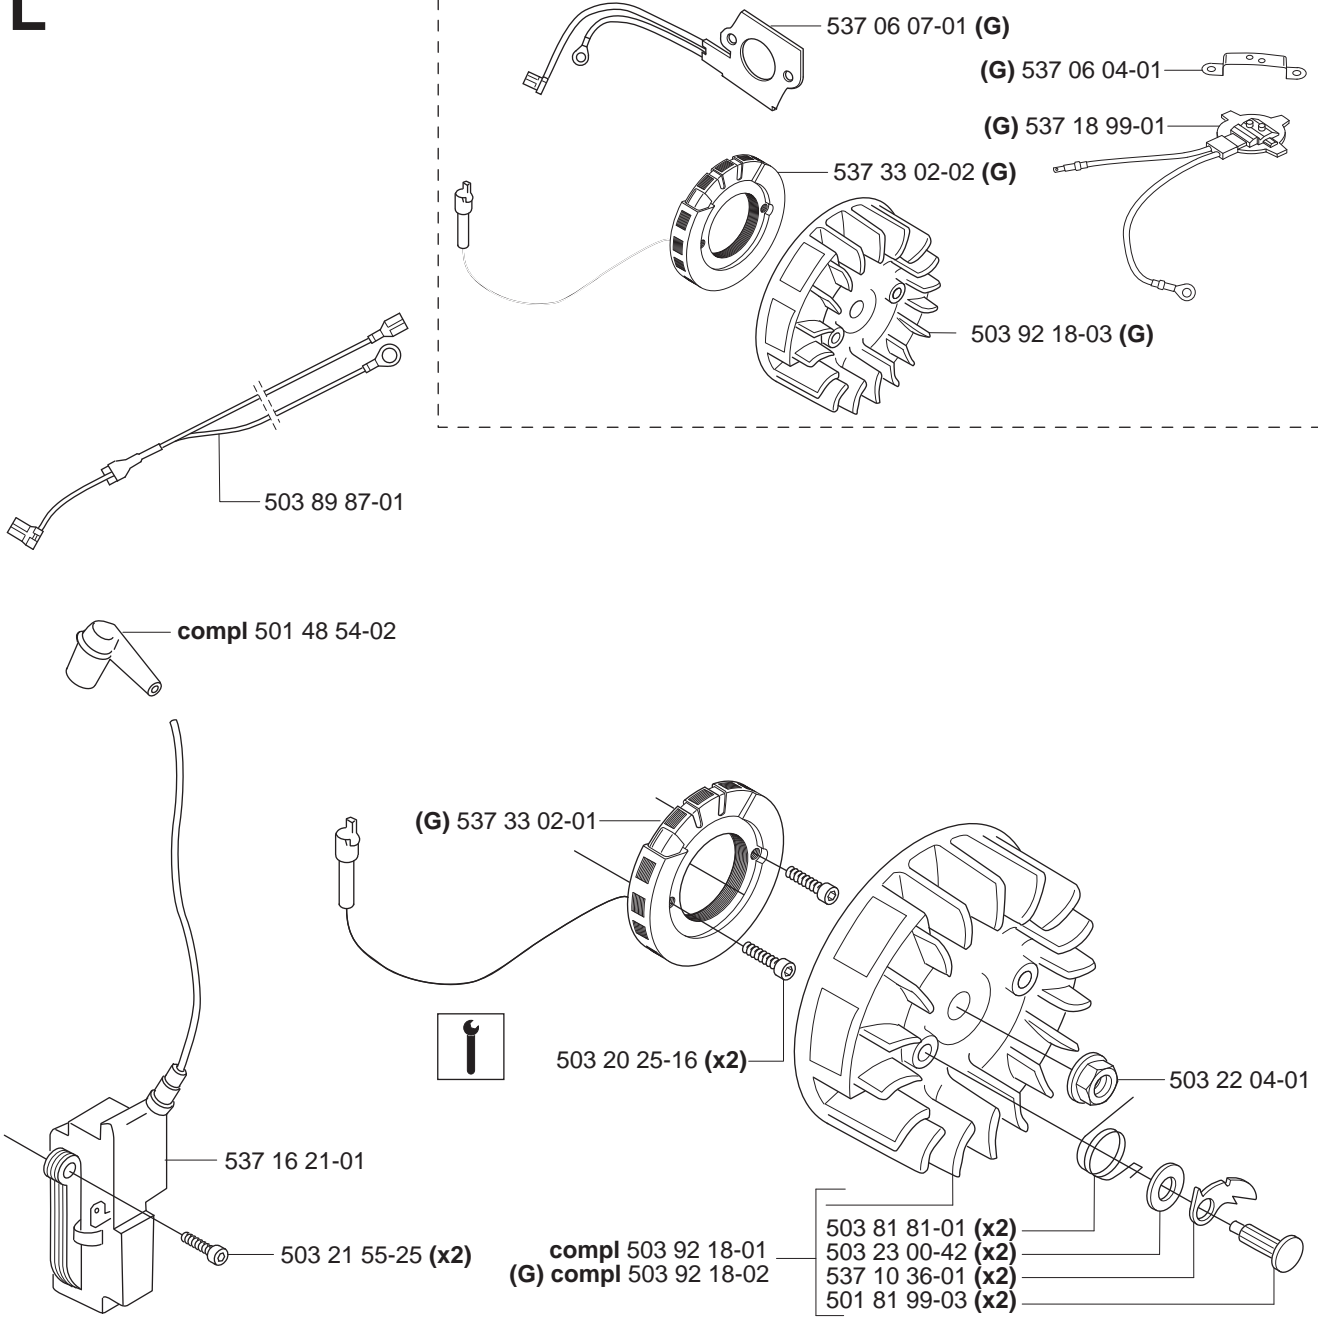

J

*compl 503 92 30-01

L

Heated carburettor

N compl 503 28 18-19 Walbro HDA 190A Heated
 compl 503 28 18-20 Walbro HDA 191A Heated (EPA,EU)

compl 503 28 18-17 Walbro HDA 198A
 compl 503 28 18-18 Walbro HDA 199A (EPA,EU)