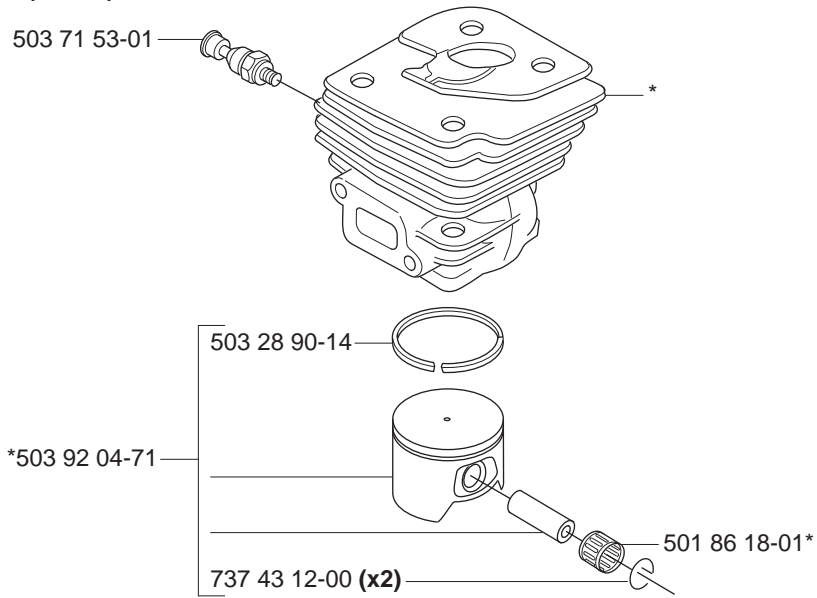

P Accessories
Zubehöre
Accessories
Accesorios
Tillbehör
*compl 503 55 85-01

*compl 503 97 88-01 WINTER KIT

Q

Up to 020700001 (357XP)

*compl 503 91 98-71 (357XP)

*compl 503 93 31-71 (357XP)

Q

Up to 030500001 (357XP)
Up to 030500048 (359)

*compl 503 92 53-71 (357XP, 359)

Q

Up to 043900001 (357XP)
Up to 043900001 (359)

Q

Up to 043800001 (357XP,359)
Up to 044800001 (357XPG,359G)

Q

HDA 191 EPA, HDA 199 EPA:
Up to 041000001 (357XP)
Up to 041000001 (359)