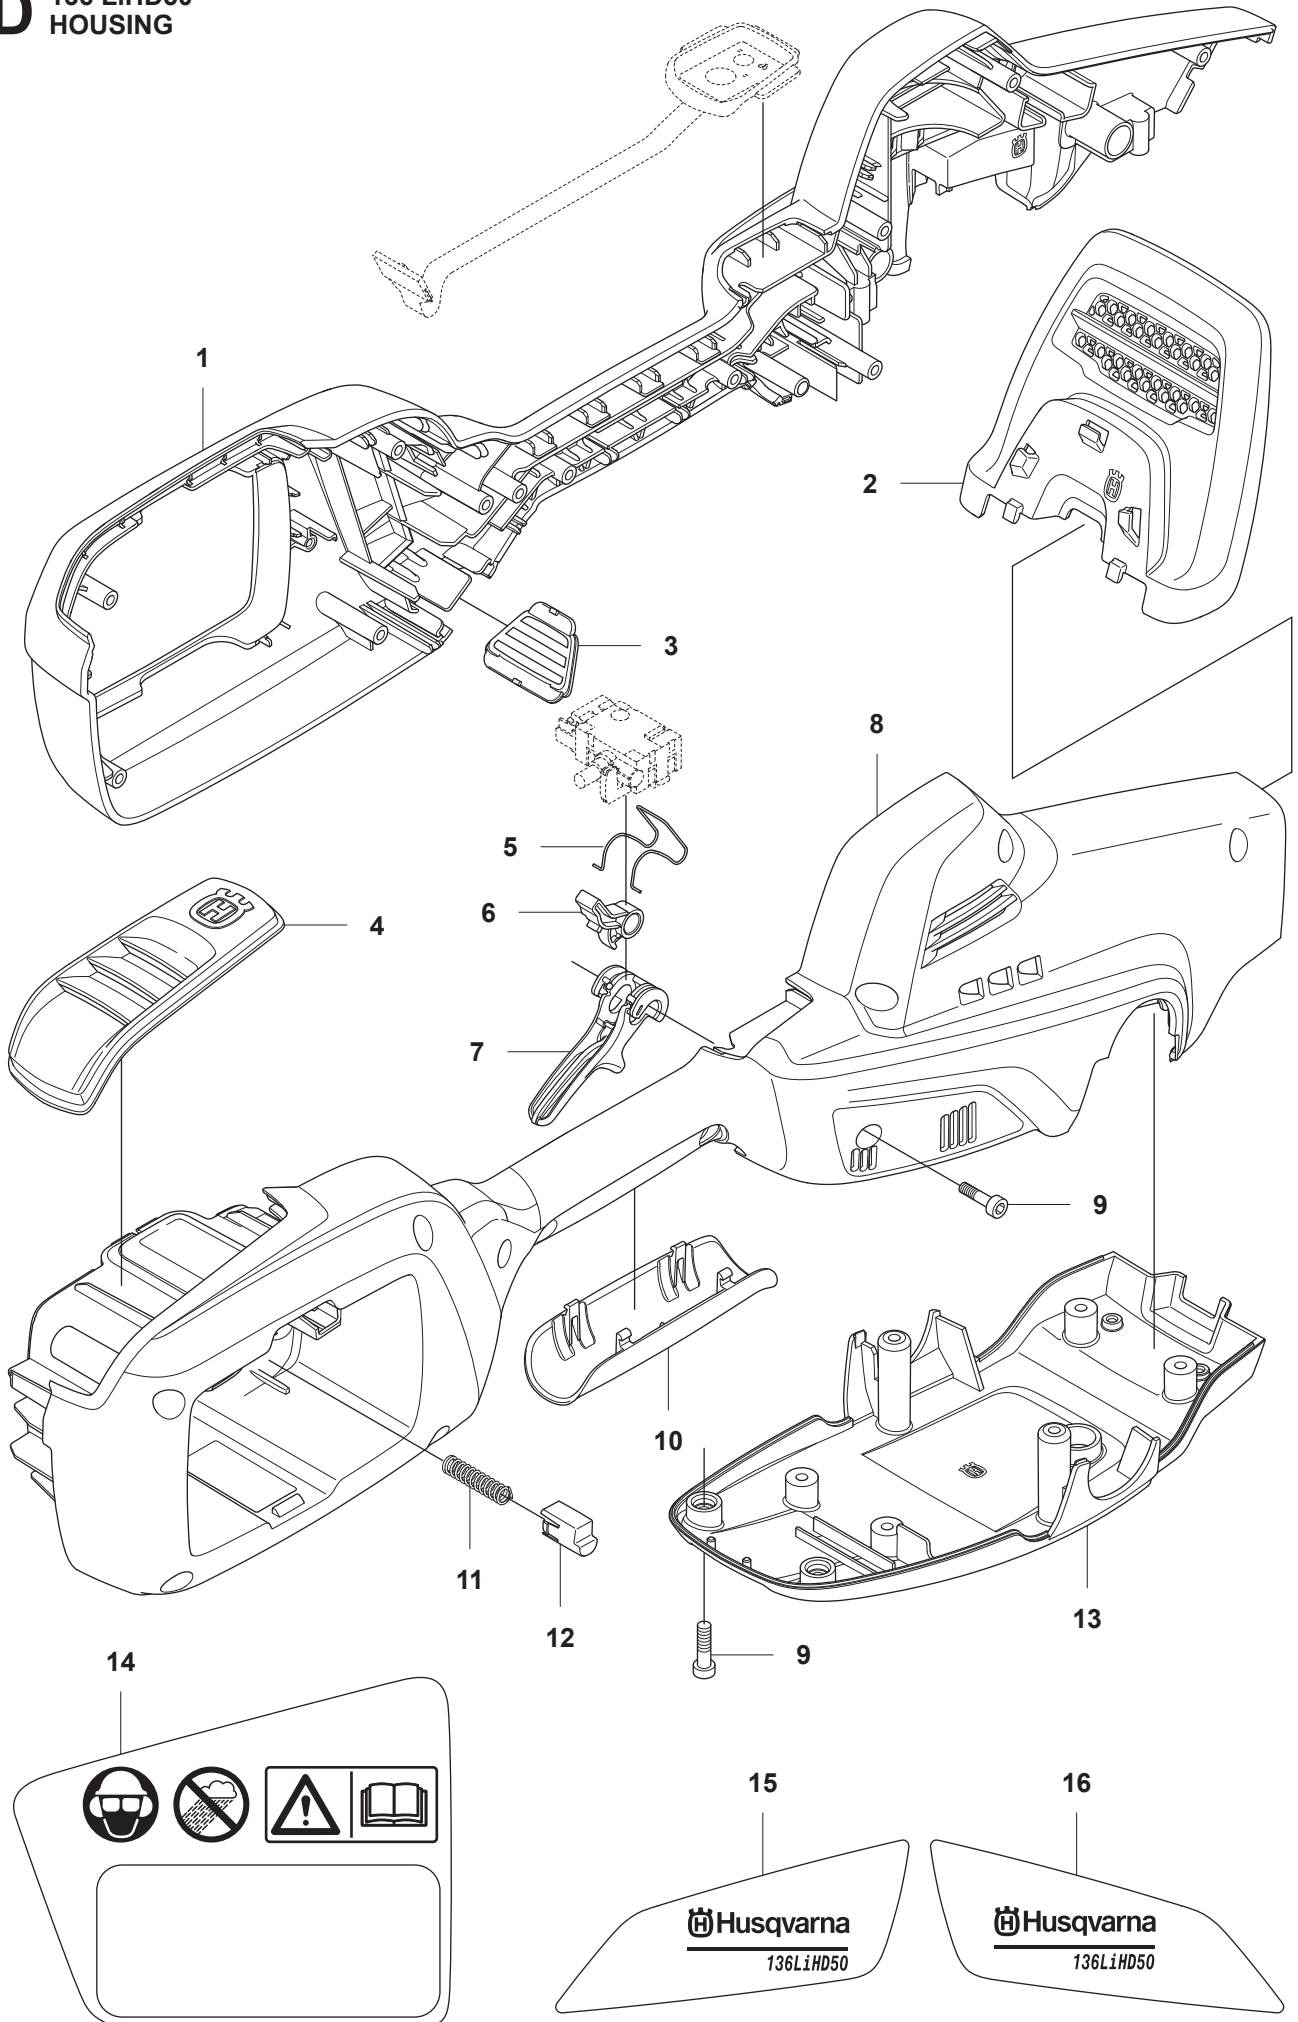

Page C		136 LiHD50		Handle	
Position	Article	Quantity	Notes	Kit	
1	577 91 78-01	1			
2	579 21 19-01	2			

D 136 LiHD50
HOUSING